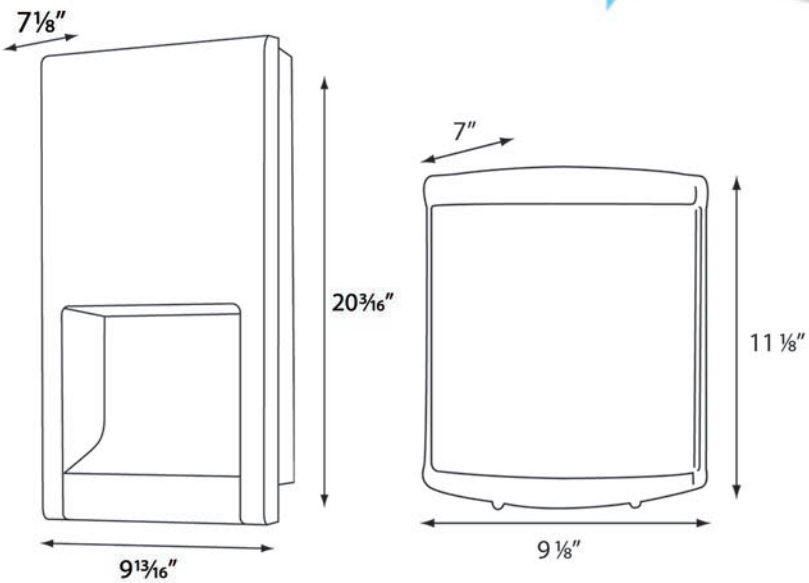

WE NOW OFFER CUSTOM DESIGNED BluStorm® COVERS! CALL FOR DETAILS!