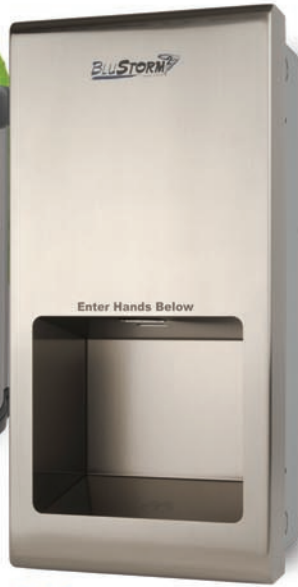

ON THE FRONT OF INNOVATION...

GreenSpec  
LISTED

PALMER  
FIXTURE

Since 1907

**BLUSTORM**  
HAND DRYER

The best value in automatic high speed hand dryers

THE BEST HIGH-SPEED HAND DRYER!

HD0950-09  
BluStorm

HD0955-09  
Recessed BluStorm

- Quieter than most other high speed hand dryers
- Less than 10-15 second dry time
- One piece cover with double vandal-proof lock screws and key wrench
- Power cuts off automatically in case of irregular use over 60 seconds
- Over 70% cost savings versus conventional hand dryer
- Blue Light allows user to maximize the dryer's efficiency
- 95% cost savings versus paper towels
- Optional air filter available
- Stainless steel finish
- Adjustable speed
- 5 year warranty

Model	Colors Available	Case Pack	Case Weight	Operating Voltage	Watts	Amps	Key Type
HD0950-09	SS	1	15 lb.	110/120 V	1600 W	12.5	6
HD0951-09	SS	1	15 lb.	220/240 V	1600 W	8.5	6
HD0955-09	SS	1	25 lb.	110/120 V	1600 W	12.5	6