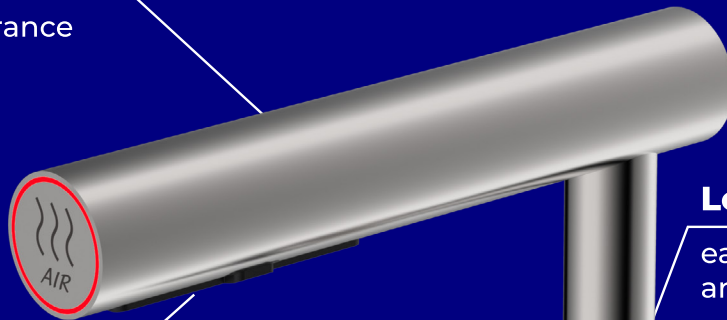

ECOTAP HIGH SPEED HAND DRYER

Brushed Stainless

for a sleek, smooth appearance

Low Maintenance

easy to clean surface and design

Smart Air Outlet Design

for a 10-15 second dry time

Sleek Deck Mount Design

creates a clutter-free washroom experience

35mm Mount

Standard deck opening diameter

MODEL: HD0935 | ULTRA SERIES

MODEL NUMBER & COLOR

HD0935-09 Brushed Stainless

HD0936-09^(special order) Brushed Stainless

COLOR OPTIONS

 (09) BRUSHED STAINLESS

TECHNICAL SPECIFICATIONS

Material: Stainless Steel

Motor Type: Adjustable brush type, dual ball bearings

Thermal Protection:

Thermostat Shuts Off 203°F (95°C)

Thermal Cut-Off at 185°F (85°C)