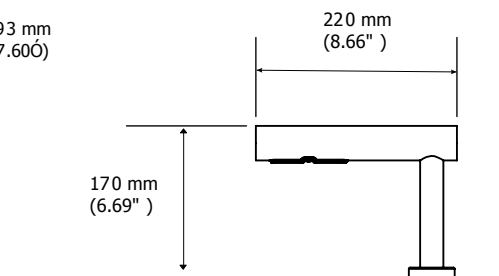

MODEL NUMBER & COLOR

HD0935-09   Brushed Stainless

HD0936-09^(special order)   Brushed Stainless

COLOR OPTIONS

(09) BRUSHED STAINLESS

TECHNICAL SPECIFICATIONS

Material: Stainless Steel

Motor Type: Adjustable brush type, dual ball bearings

Thermal Protection:

Thermostat Shuts Off 203°F (95°C)

Thermal Cut-Off at 185°F (85°C)

Operating Airflow: 16,535-19,882 LFM, Adjustable

Air Output Temperature:

122°F (57°C)

Ambient Temperature 77°F (25°C)

Sound Level: MIN 68.5dB to 70.5dB MAX @1m

Isolation: Class 1

Drip Proof: IP35 ▲

Watts: 500W

RPM: 22,000-29,000, Adjustable

Voltage & Amps:

HD0935-09	110/120 Volts	7.6-8.4 Amps

HD0936-09	220/240 Volts	3.8-4.2 Amps
	(special order)	

Mounting: Surface Spout with Undermount Motor

DIMENSIONS & WEIGHT

SPOUT - Above Countertop

Width: 1.97"

Height: 6.69"

Depth: 8.66"

Weight: 12.3 lbs

MOTOR - Below Countertop

Width: 12.05"

Height: 7.60"

Depth: 5.85"