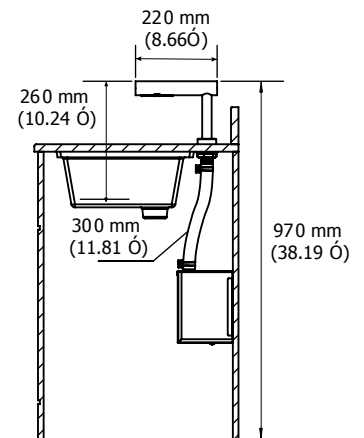

DIMENSIONS & WEIGHT

SPOUT - Above Countertop

Width: 1.97"

Height: 6.69"

Depth: 8.66"

Weight: 12.3 lbs

MOTOR - Below Countertop

Width: 12.05"

Height: 7.60"

Depth: 5.85"

Phone: 920.884.8698
Toll-Free: 800.558.8678
Fax: 920.884.8699
Email: info@palmerfixture.com

Palmer Fixture
 PO BOX 10887
 Green Bay, WI 54307
Website: www.palmerfixture.com