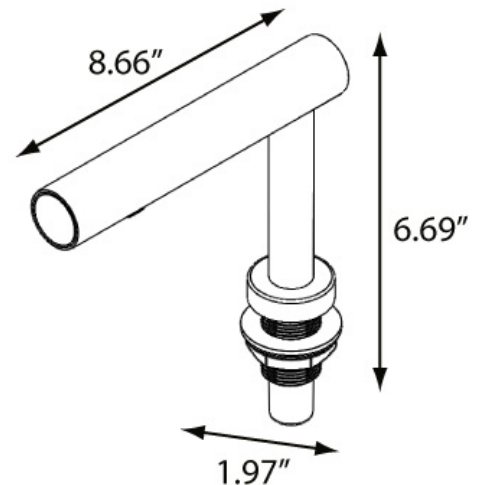

MODEL NUMBER & COLOR

HD0935-09   Brushed Stainless

HD0936-09^(special order)   Brushed Stainless

COLOR OPTIONS

(09) BRUSHED STAINLESS

TECHNICAL SPECIFICATIONS

Material: Stainless Steel

Motor Type: Adjustable brush type, dual ball bearings

Thermal Protection:

Thermostat Shuts Off 203°F (95°C)

Thermal Cut-Off at 185°F (85°C)

Operating Airflow: 16,535-19,882 LFM, Adjustable

Air Output Temperature:

122°F (57°C)

Ambient Temperature 77°F (25°C)

Sound Level: MIN 68.5dB to 70.5dB MAX @1m

Isolation: Class 1

Drip Proof: IP35 ▲

Watts: 500W

RPM: 22,000-29,000, Adjustable

Voltage & Amps:

HD0935-09	110/120 Volts	7.6-8.4 Amps

HD0936-09	220/240 Volts	3.8-4.2 Amps
	(special order)	

Mounting: Surface Spout with Undermount Motor

DIMENSIONS & WEIGHT

SPOUT - Above Countertop

Width: 1.97"

Height: 6.69"

Depth: 8.66"

Weight: 12.3 lbs

MOTOR - Below Countertop

Width: 12.05"

Height: 7.60"

Depth: 5.85"