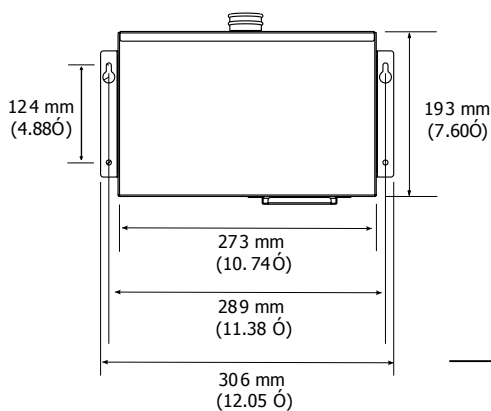

MODEL NUMBER & COLOR

HD0935-09   Brushed Stainless

HD0936-09^(special order)   Brushed Stainless

COLOR OPTIONS

(09) BRUSHED STAINLESS

TECHNICAL SPECIFICATIONS

Material: Stainless Steel

Motor Type: Adjustable brush type, dual ball bearings

Thermal Protection:

Thermostat Shuts Off 203°F (95°C)

Thermal Cut-Off at 185°F (85°C)

Operating Airflow: 16,535-19,882 LFM, Adjustable

Air Output Temperature:

122°F (57°C)

Ambient Temperature 77°F (25°C)

Sound Level: MIN 68.5dB to 70.5dB MAX @1m

Isolation: Class 1

Drip Proof: IP35 ▲

Watts: 500W

RPM: 22,000-29,000, Adjustable

Voltage & Amps:

HD0935-09	110/120 Volts	7.6-8.4 Amps

HD0936-09	220/240 Volts	3.8-4.2 Amps
	(special order)	

Mounting: Surface Spout with Undermount Motor

DIMENSIONS & WEIGHT

SPOUT - Above Countertop

Width: 1.97"

Height: 6.69"

Depth: 8.66"

Weight: 12.3 lbs

MOTOR - Below Countertop

Width: 12.05"

Height: 7.60"

Depth: 5.85"