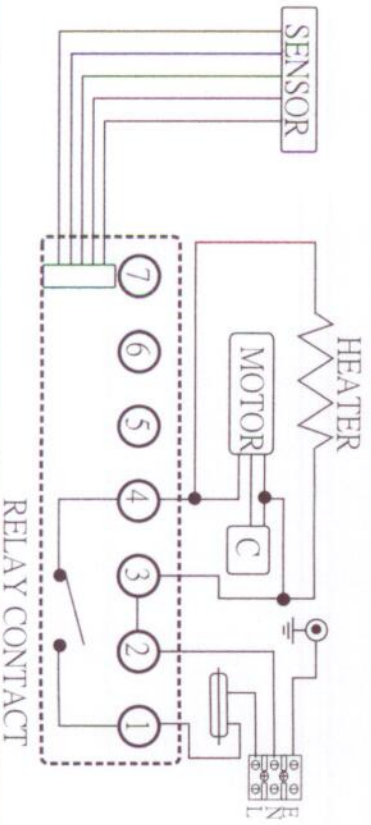

2 DRILL 4 HOLES (A, B, C, D, 8 MM DIAMETER, 35 MM DEPTH).

3 TAKE OFF MOUNTING INSTRUCTION SHEET. HAMMER DOWELS INTO 4 HOLES.

6 INSTALL THE HOUSING BACK TO THE BASE PLATE AND SECURE THE HOUSING PROPERLY.

5 CONNECT THE POWER CORD TO THE TERMINAL AND SCREW TIGHTLY. ATTENTION: WHEN INSTALLATION, DON'T HOLD THE ELECTRIC PARTS TO AVOID DAMAGE.

4 REMOVE THE HOUSING FROM THE BASE PLATE. PUT THE POWER CORD AT LEAST 7 CM THROUGH THE HOLE OF THE BASE PLATE. SECURE THE BASE PLATE ON THE WALL.

⊕ D

130 CM TO THE GROUND IS SUITABLE.

⊕

C

CONNECTION DIAGRAM

PARTS LIST - AUTOMATIC

NO	DESCRIPTION	MATERIAL	QTY
1	ENCLOSURE	PAINTED ALUMINUM	1
2	PLATE	PLASTICS	1
3
4	GROUND WASHER	COPPER	1
5	POWER TERMINAL BLOCK	PLASTICS	1
6	INSULATING BARRIER	PLASTICS	1
7	POWER CORD	-	-
8	BUSHING	PLASTICS	1
9	MOTOR	-	1 SI
10	MOTOR MOUNTING BRACKET	PLATED STEEL	1
11	SENSOR ASSEMBLY	-	1 SI
12	TIMER ASSEMBLY	-	1 SI
13	FIXING SCREW FOR CASING	STAINLESS STEEL	2
14	L KEY	PLATED STEEL	1
15	THERMOSTAT	-	1
16	HEATING ELEMENT ASSEMBLY	-	1 SI
17	FAN ENCLOSURE	PLATED STEEL	1
18	AIR OUTLET GUARD	PAINTED STEEL	1
19	FAN BLOWER	PLATED STEEL	1
20	MOTOR CAPACITOR	-	1
21	BASE ENCLOSURE	PLATED STEEL	1

CONSTRUCTION DIAGRAM

ACCESSORIES

NAME	QTY
DOWEL	4
L KEY	1

CONNECT DESCRIPTION

1. SECURE THE BASE PLATE ON THE WALL PROVIDED.
2. THE CONDUIT IN PLACE BY SUITABLE 1/2 INCH TRADE CONDUIT FITTING.
3. CONNECTIONS:
 - A. CONNECT THE LIVE WIRE COLORED RED (OR BROWN) TO THE TERMINAL BLOCK WHERE MARKED "L".
 - B. CONNECT THE NEUTRAL WIRE COLORED BLACK (OR BLUE) TO THE TERMINAL BLOCK WHERE MARKED "N".
 - C. CONNECT THE EARTH WIRE COLORED GREEN AND YELLOW (OR GREEN, NOTE BARE EARTH WIRES SHOULD BE SLEEVED WITH GREEN AND YELLOW OR GREEN SLEEVEING) TO THE TERMINAL BLOCK WHERE MARKED WITH THE EARTH SYMBOL.