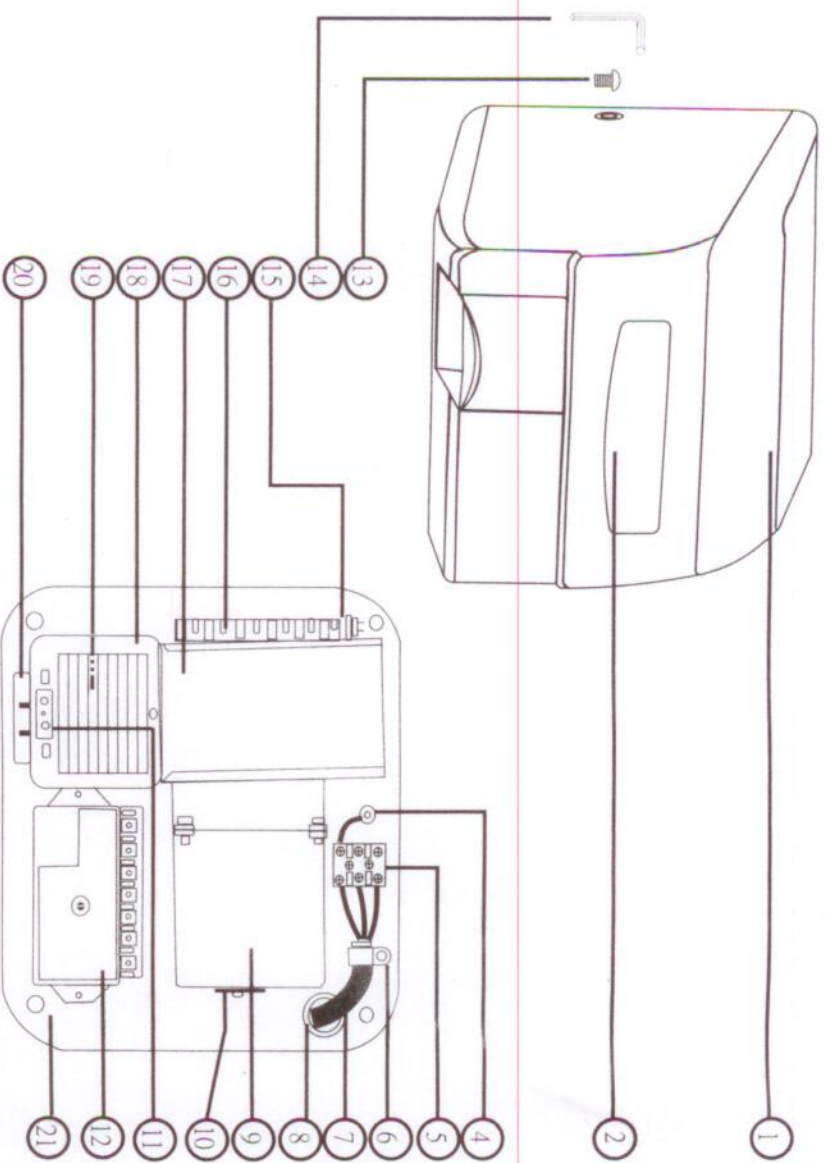

HD 907 WH

⊕ A

MOUNTING INSTRUCTION

THIS PRODUCT IS INTENDED FOR INSTALLATION BY A QUALIFIED SERVICE PERSON USE AWG NO 14 SOLID CONDUCTOR FOR WIRING.

⊕

B

1 FIX THE MOUNTING INSTRUCTION SHEET ON THE WALL. HOLE 'C' TO THE GROUND 130 CM IS SUITABLE.

2 DRILL 4 HOLES (A, B, C, D, 8 MM DIAMETER, 35 MM DEPTH).

3 TAKE OFF MOUNTING INSTRUCTION SHEET. HAMMER DOWELS INTO 4 HOLES.

6 INSTALL THE HOUSING BACK TO THE BASE PLATE AND SECURE THE HOUSING PROPERLY.

5 CONNECT THE POWER CORD TO THE TERMINAL AND SCREW TIGHTLY. ATTENTION: WHEN INSTALLATION, DON'T HOLD THE ELECTRIC PARTS TO AVOID DAMAGE.

4 REMOVE THE HOUSING FROM THE BASE PLATE. PUT THE POWER CORD AT LEAST 7 CM THROUGH THE HOLE OF THE BASE PLATE. SECURE THE BASE PLATE ON THE WALL.

⊕ D

130 CM TO THE GROUND IS SUITABLE.

⊕

C

CONNECTION DIAGRAM

PARTS LIST - AUTOMATIC

NO	DESCRIPTION	MATERIAL	QTY
1	ENCLOSURE	PAINTED ALUMINUM	1
2	PLATE	PLASTICS	1
3
4	GROUND WASHER	COPPER	1
5	POWER TERMINAL BLOCK	PLASTICS	1
6	INSULATING BARRIER	PLASTICS	1
7	POWER CORD	-	-
8	BUSHING	PLASTICS	1
9	MOTOR	-	1 SI
10	MOTOR MOUNTING BRACKET	PLATED STEEL	1
11	SENSOR ASSEMBLY	-	1 SI
12	TIMER ASSEMBLY	-	1 SI
13	FIXING SCREW FOR CASING	STAINLESS STEEL	2
14	L KEY	PLATED STEEL	1
15	THERMOSTAT	-	1
16	HEATING ELEMENT ASSEMBLY	-	1 SI
17	FAN ENCLOSURE	PLATED STEEL	1
18	AIR OUTLET GUARD	PAINTED STEEL	1
19	FAN BLOWER	PLATED STEEL	1
20	MOTOR CAPACITOR	-	1
21	BASE ENCLOSURE	PLATED STEEL	1